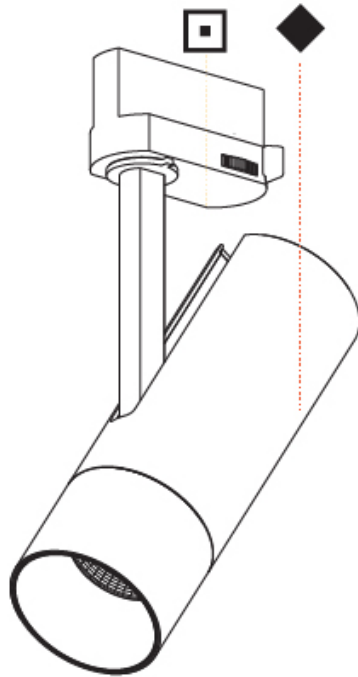

IMAGINE 60 TRACK

A3T010-

PROJECT	_____
TYPE	_____
SPECIFIER	_____
QUANTITY	_____
DATE	_____