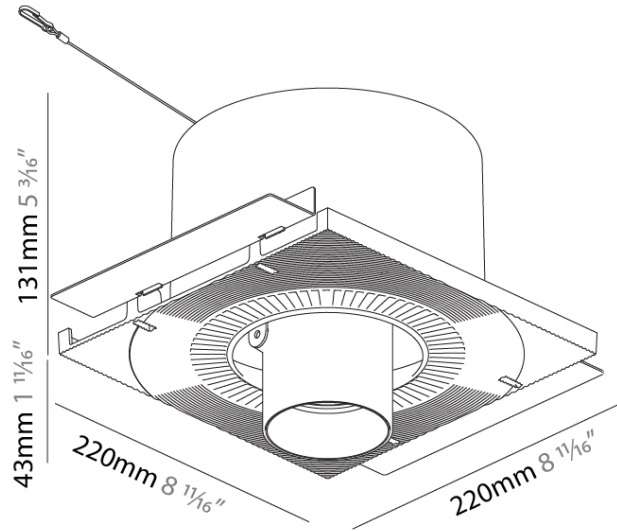

Fixture Finish: [SSR / BKV / CWI / CRY / HAB / UFT / ITA / RUA / FTG / MYG / LOD / PUS / FRO / FUP / KIA / POP / BLS / SPG / MEY / GOH / GUM / CHC / COM / ABZ / JAG / OBR / MOS / ROR](#)

Fixture Material: Aluminum Die Cast
Cut-out Measurements: 225mm / 8 7/8" x 225mm / 8 7/8"
Upon Request: Unique Sizes

ELECTRICAL

Lamp Type: LED (Zhaga Standard)
Input Wattage (W): 19.3 + 2.6
Total Output Wattage (W): 16.5 + 2.2
Dimming: Tri-Mode (Non-Dimming and Phase Dimming (120Vac only) and 0-10V Dimming)
Driver Included: No
Driver Location: Remote
Driver Type: Constant Current & Constant Voltage - Universal
Driver Class: Class 2
Input Voltage (V): 120 - 277
Output Voltage (V): 24
Constant Current (MA): 500

LED

Number of LEDs: 2
Color Temperature (°K): [2700 / 3000 / 3500 / 4000](#)
Max. Delivered Lumen (lm): 1515 / 1575 / 1673 / 1707
Nominal Lumen (lm): 2285 / 2375 / 2524 / 2575
CRI: >90 CRI
Lamp Life (hrs): 50000
Upon Request: Special Color Temperature

OPTICAL

Reflector^o: [12 / 16 / 32](#)
Optic^o: [Lens Pack - No Lens / Linear Spread Lens / Honeycomb / Spread Lens](#)
Adjustability: Rotational 355°; Tilt 45°
Upon Request: Special Beam Angles

RATINGS AND CERTIFICATIONS