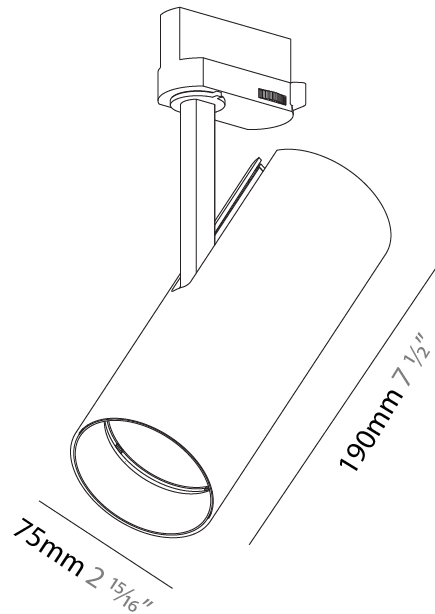

GENERAL

Series: Imagine
Subseries: Imagine 75
Brand: Prolicht
Division: Architectural
Mounting Type: Track
Mounting Location: Ceiling
Subcategory: Spots

PHYSICAL

Shape: Cylinder
Diameter (mm): 75
Diameter (in): 2 ¹⁵/₁₆
Height (mm): 190
Height (in): 7 1/2
Max. Overall Height (mm): 210
Max. Overall Height (in): 8 1/4
Light Distribution: Adjustable / Direct
Weight (kg): 0.768
Weight (lbs): 1.69
Fixture Finish: SSR / BKV / CWI / CRY / HAB / UFT / ITA / RUA / FTG / MYG / LOD / PUS / FRO / FUP / KIA / POP / BLS / SPG / MEY / GOH / GUM / CHC / COM / ABZ / JAG / OBR / MOS / ROR
Fixture Material: Aluminum Die Cast

ELECTRICAL

Lamp Type: LED (Zhaga Standard)
Input Wattage (W): 19
Total Output Wattage (W): 17.3
Dimming: Tri-Mode (Non-Dimming and Phase Dimming (120Vac only) and 0-10V Dimming)
Driver Included: Yes
Driver Location: Integrated
Driver Type: Constant Current - Universal
Driver Class: Class 2
Input Voltage (V): 120 - 277
Constant Current (MA): 500

LED

Number of LEDs: 1
Color Temperature (°K): 2700 / 3000 / 3500 / 4000
Max. Delivered Lumen (lm): 1432 / 1492 / 1555 / 1624
CRI: >90 CRI
Lamp Life (hrs): 50000

OPTICAL

Reflector: 16 / 32
Adjustability: Rotational 350°; Tilt 90°

RATINGS AND CERTIFICATIONS

Certified By: Certified for North American Standards
IP rating: IP20