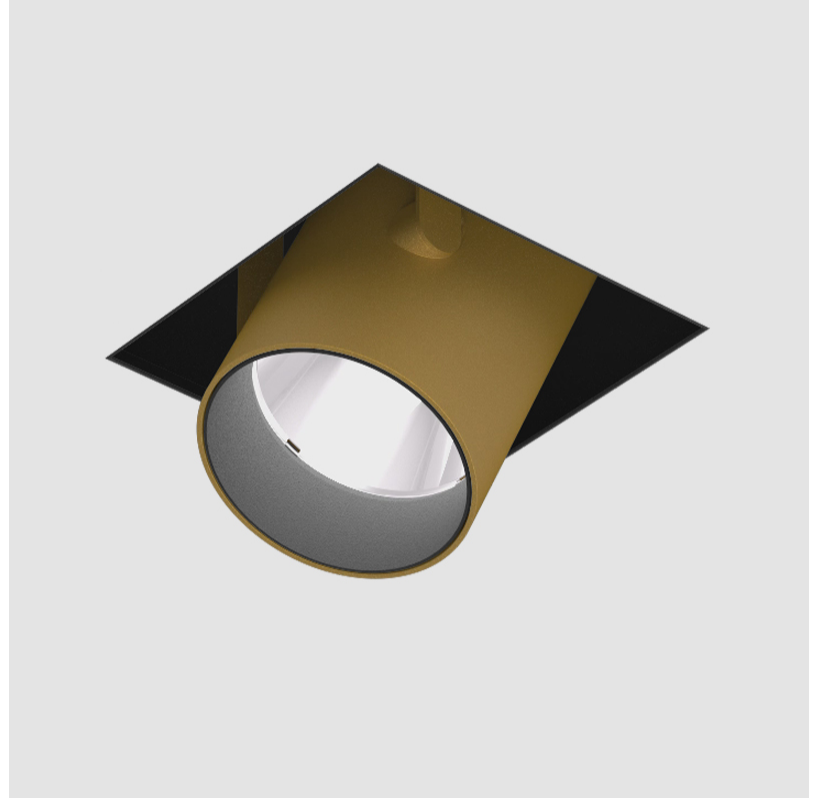

ELECTRICAL

Lamp Type: LED (Zhaga Standard)
Input Wattage (W): 23.1
Total Output Wattage (W): 18.7
Dimming: Tri-Mode (Non-Dimming and Phase Dimming (120Vac only) and 0-10V Dimming)
Driver Included: No
Driver Location: Recessed Housing
Driver Type: Constant Current - Universal
Driver Class: Class 2
Housing: See components
Input Voltage (V): 120 - 277
Constant Current (MA): 500

LED

Number of LEDs: 1
Color Temperature (°K): 2700 / 3000 / 3500 / 4000
Max. Delivered Lumen (lm): 1490 / 1530 / 1607 / 1640
CRI: >90 CRI
Lamp Life (hrs): 50000
Upon Request: Special Color Temperature

OPTICAL

Reflector: 20 / 40 / 60
Adjustability: Rotational 355°; Tilt 45°
Upon Request: Special Beam Angles

RATINGS AND CERTIFICATIONS

For international specifications by adding 'INT' at the end of the existing Model #. For assistance on 'custom' specifications, contact zteam@zaneen.com. In a constant effort to supply the best product, we reserve the right to change specifications or materials without notice. The most recent specification sheets are found at zaneen.com

145mm 5 11/16"	10 | 12 1/2 | 15 | 25mm 3/8" | 1/2" | 9/16" | 1"	225mm x 225mm 8 7/8" x 8 7/8"		355°	45°
A